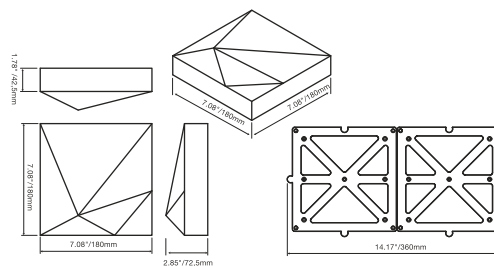

Technical Data

- Package:** 70 panels in one box. One box comes in one color only. Covering Area per box - 10.76 ft² / 1 m²
- Colors:** Available colors: Black Matte, White, Silver, Gold, Smoke Gray, Anthracite. Custom colors per request, minimum order quantity 107.6 ft² / 10 m²
- Suitability:** Indoor and outdoor

1 кутия от модел "Mabel" съдържа 70 бр. панели, боядисани в един цвят и покрива площ от 1 кв.м.

Technical Data

- Package:** 30 panels in one box. One box comes in one color only. Covering Area per box - 10.76 ft² / 1 m²
- Colors:** Available colors: Black Matte, White, Silver, Gold, Smoke Gray, Anthracite. Custom colors per request, minimum order quantity 107.6 ft² / 10 m²
- Suitability:** Indoor and outdoor